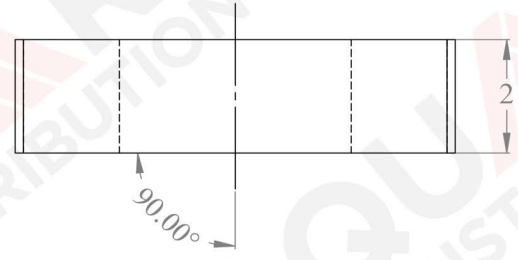

GREEN LINE EXTRUDED  
ONTO SURFACE  
NORMINAL WIDTH 2mm

Part Number	Display Name	Material
W8CS0B-A	Aquaseal Smooth Cut Washer, Black with Green stripe 8 Gauge, I.D. 3.9mm, O.D. 7.4mm, 2mm thick	EPDM

Polymer information

Polymer	Hardness (+/-5)	Colour	Electrical Resistance (1000v)	Non-conductive
EPDM	85	Black	> 2000M $\Omega$	Yes