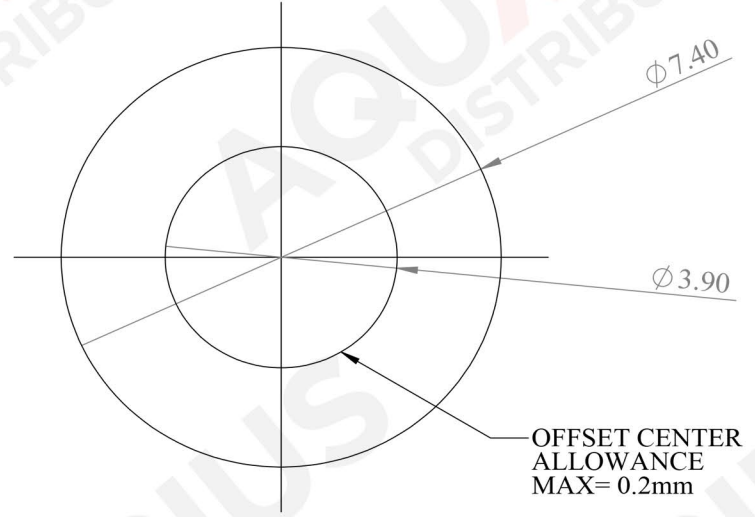

GREEN LINE EXTRUDED  
ONTO SURFACE  
NORMINAL WIDTH 2mm

Part Number	Display Name	Material
W8CS0B-A	Aquaseal Smooth Cut Washer, Black with Green stripe 8 Gauge, I.D. 3.9mm, O.D. 7.4mm, 2mm thick	EPDM

Polymer information

Polymer	Hardness (+/-5)	Colour	Electrical Resistance (1000v)	Non-conductive
EPDM	85	Black	> 2000M $\Omega$	Yes